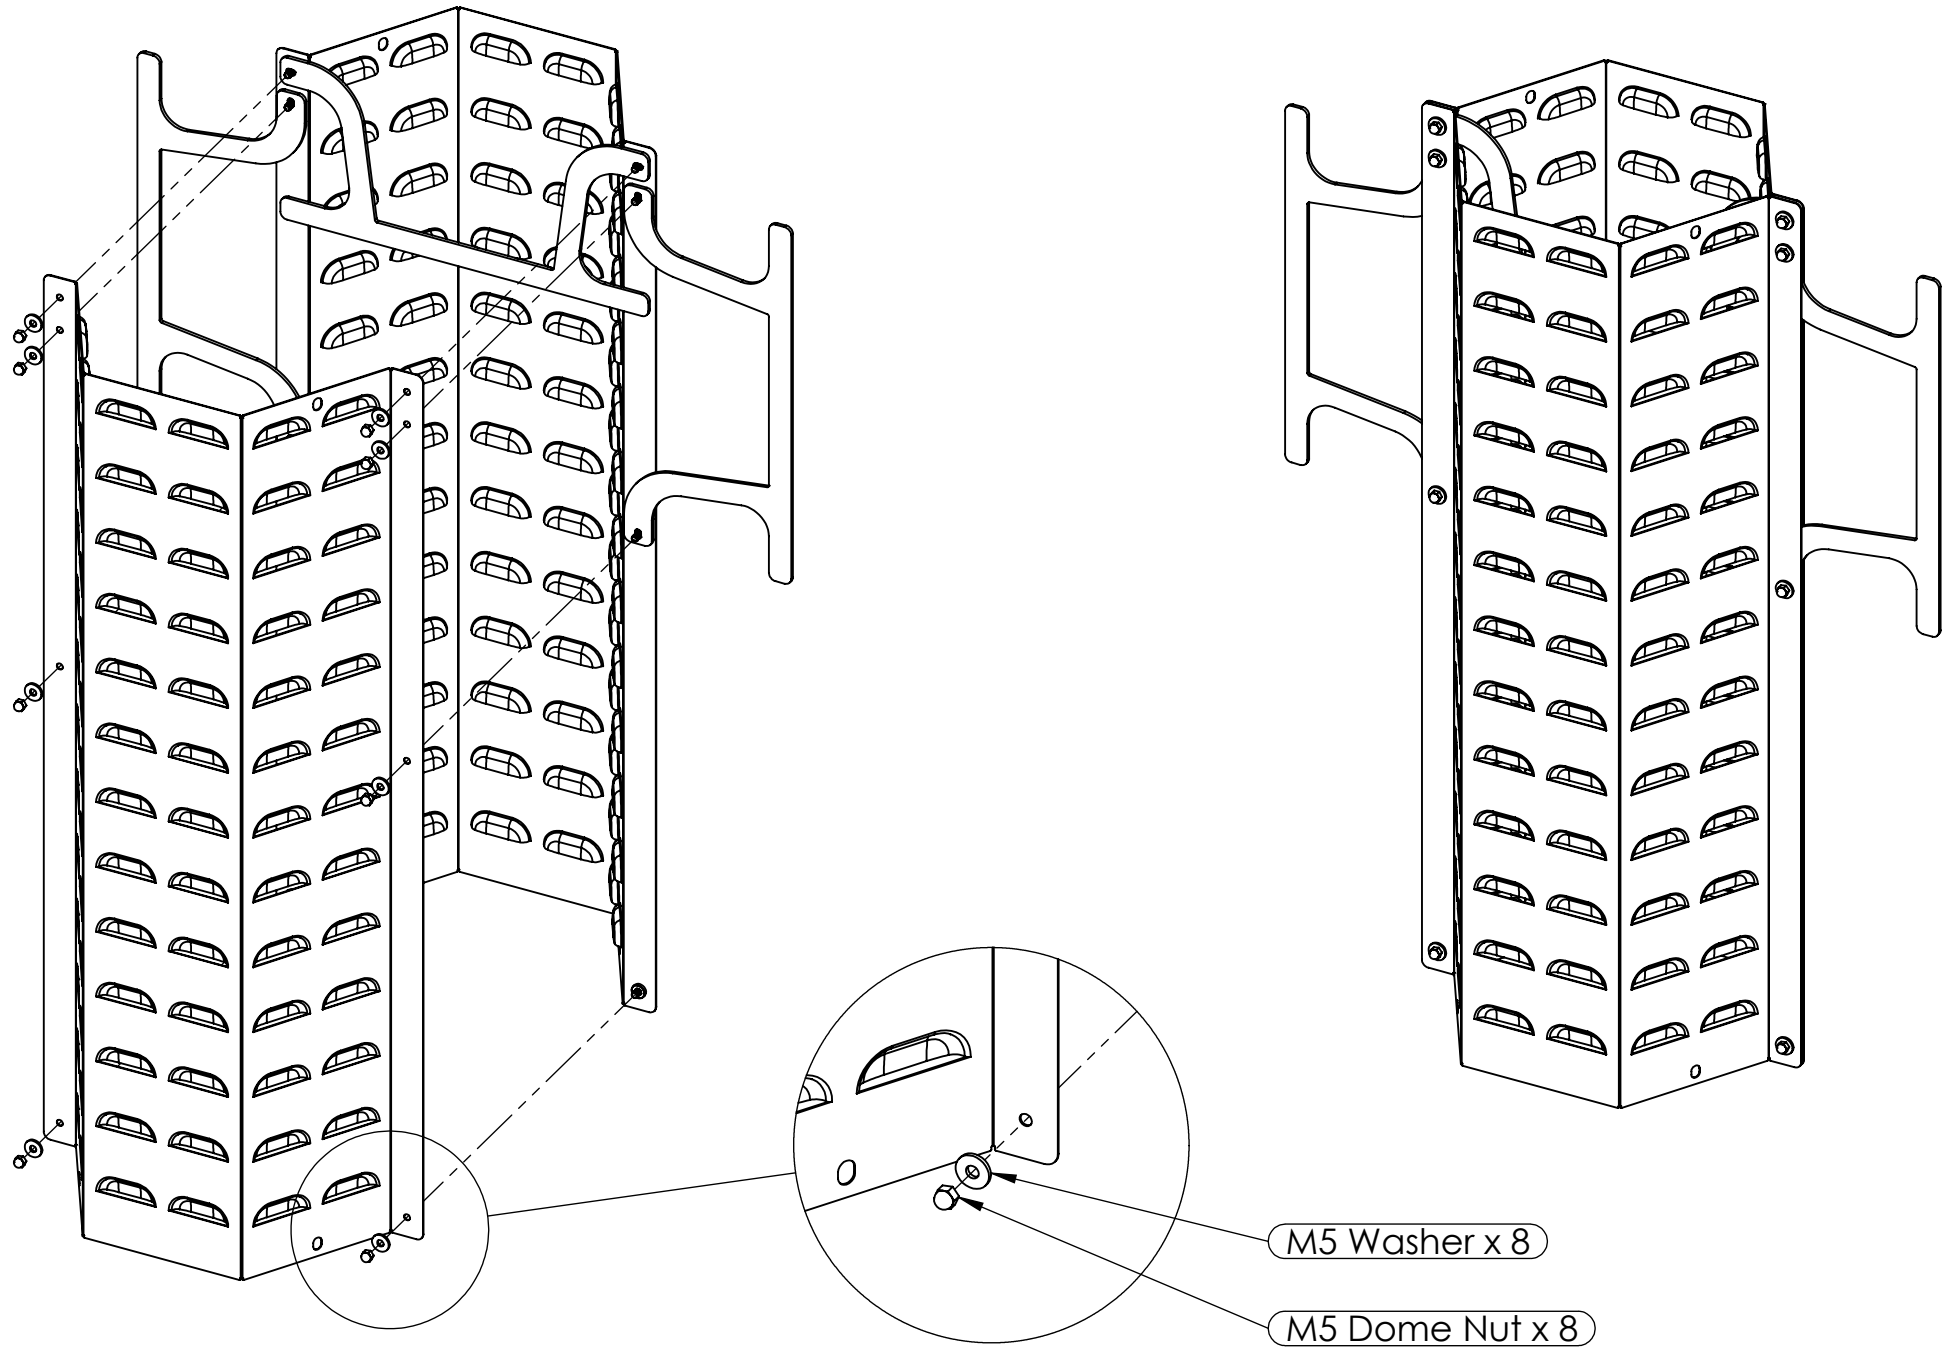

Table / Wine Stand Kit Contents

-   3mm Spacer x 2
-   M5 Dome Nut x 8
-   M5 Washer x 16
-   M6 Washer x 4
-   M5 Screw x 8
-   M6 Screw x 4

Table / Wine Stand Kit Installation Step 1

Table / Wine Stand Kit Installation Step 2

M5 Washer x 8

M5 Dome Nut x 8

Table / Wine Stand Kit Installation Step 3