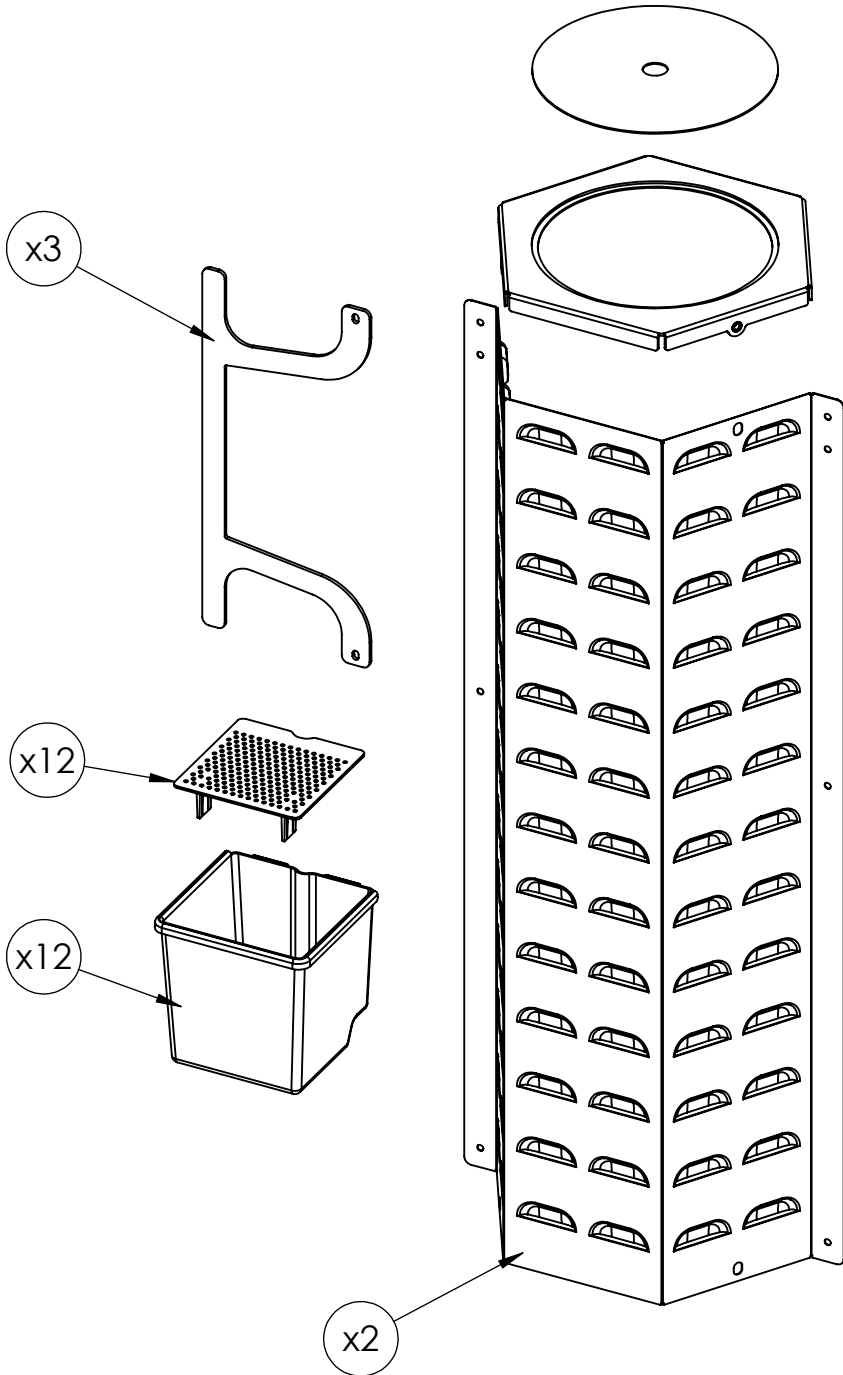

Table / Wine Stand Kit Contents

-   3mm Spacer x 2
-   M5 Dome Nut x 8
-   M5 Washer x 16
-   M6 Washer x 4
-   M5 Screw x 8
-   M6 Screw x 4

Table / Wine Stand Kit Installation Step 1

Table / Wine Stand Kit Installation Step 2

M5 Washer x 8

M5 Dome Nut x 8

Table / Wine Stand Kit Installation Step 3