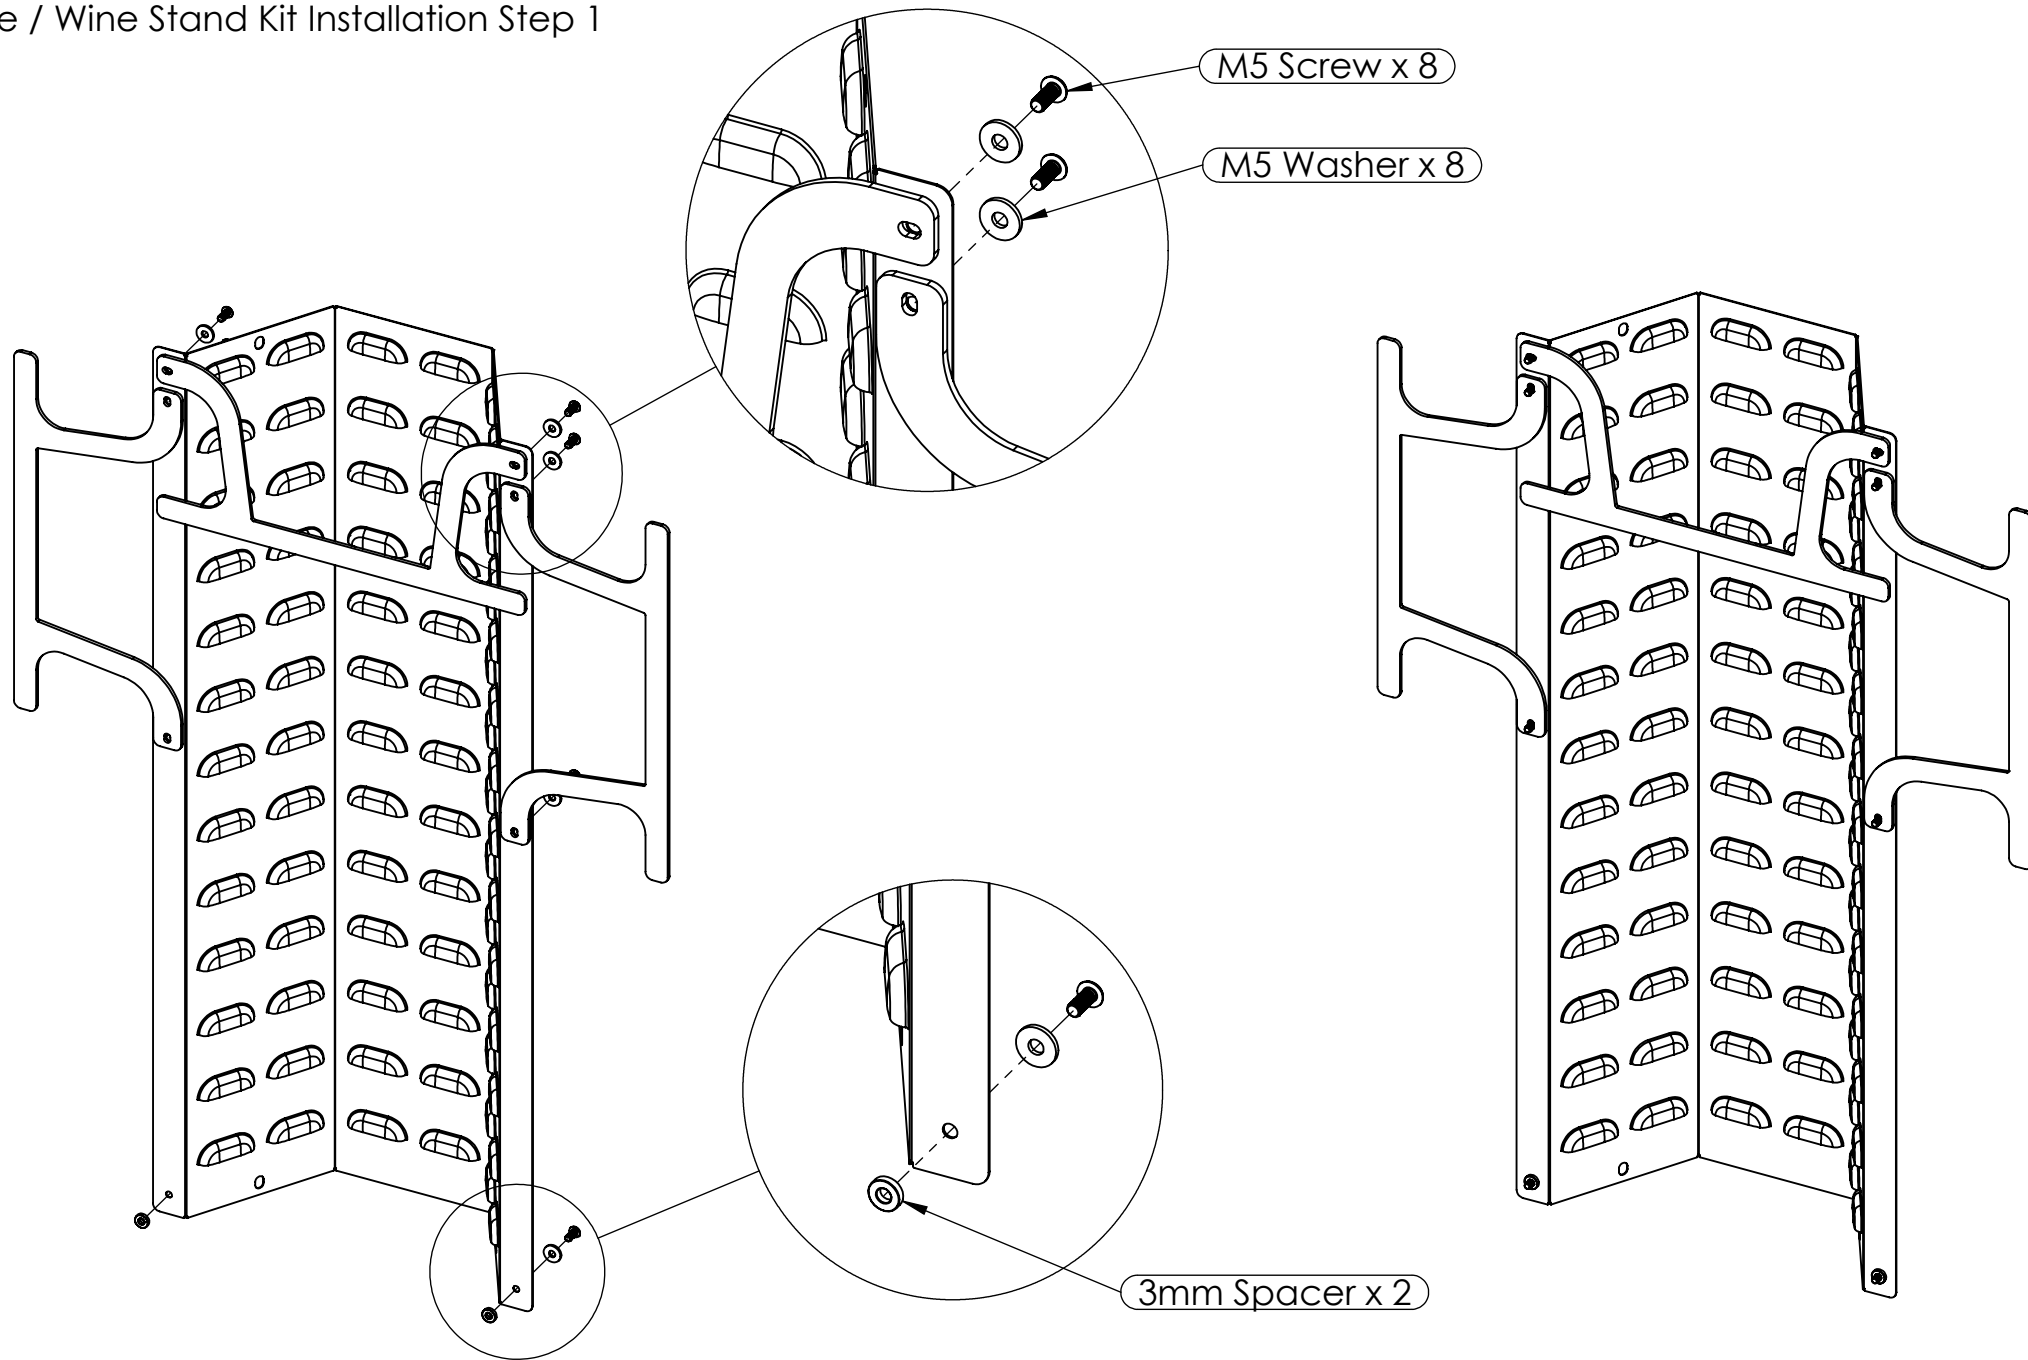

Table / Wine Stand Kit Contents

-   3mm Spacer x 2
-   M5 Dome Nut x 8
-   M5 Washer x 16
-   M6 Washer x 4
-   M5 Screw x 8
-   M6 Screw x 4

Table / Wine Stand Kit Installation Step 1

Table / Wine Stand Kit Installation Step 2

M5 Washer x 8

M5 Dome Nut x 8

Table / Wine Stand Kit Installation Step 3