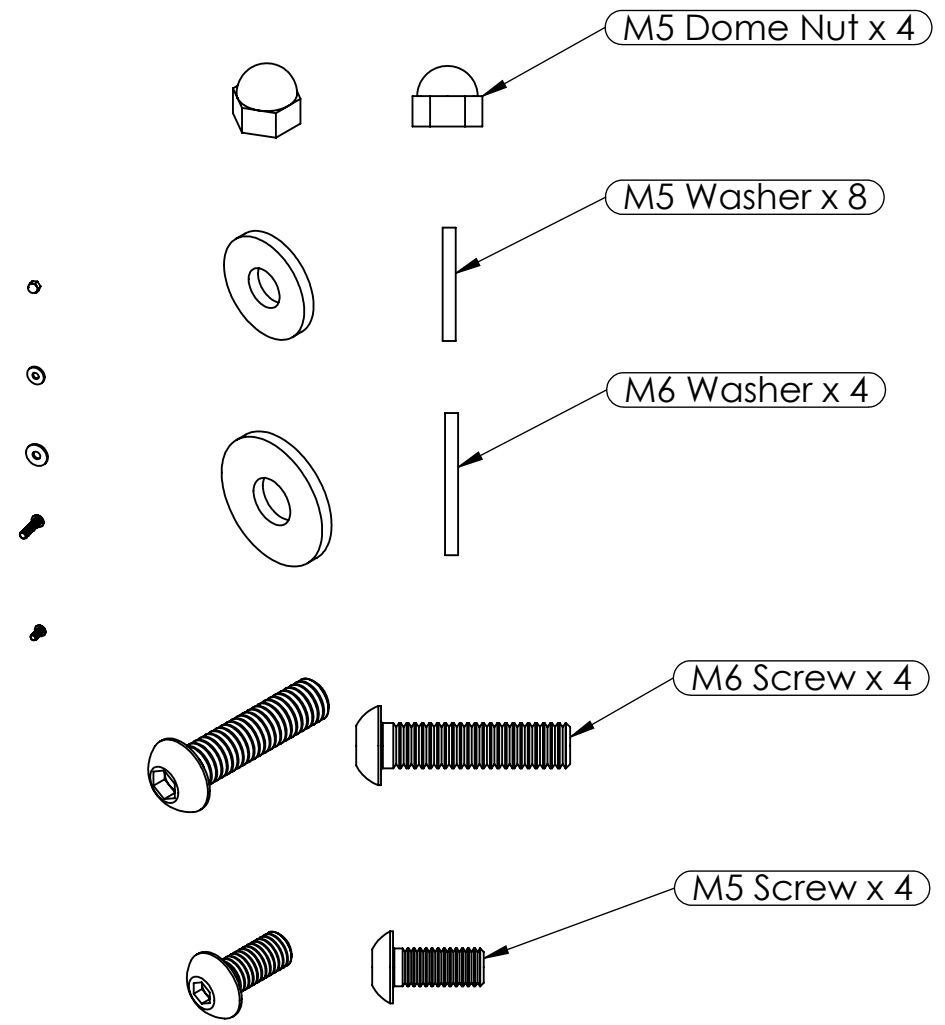

# 76mm x 38mm Post Mount Kit Contents

76mm x 38mm Post Mount Kit Installation Step 1

76mm x 38mm Post Mount Kit Installation Step 2

# 76mm x 38mm Post Mount Kit Installation Step 3

# 76mm x 38mm Post Mount Kit Installation Step 4